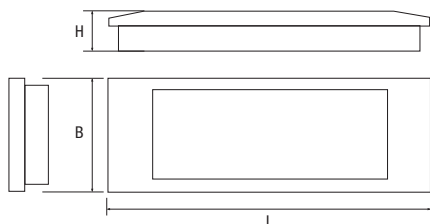

Technical data

Mounting: on ceiling or wall, recessed mounting

Diffuser: clear plastic

Body and reflector: white polycarbonate

Rated voltage: 230 V / 50 Hz