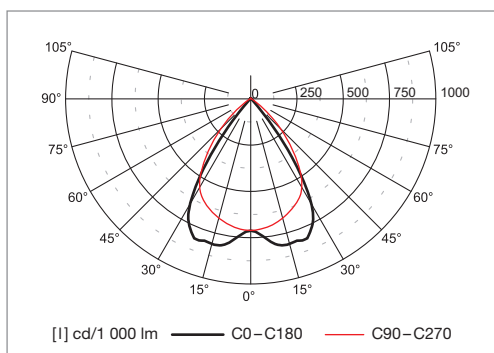

Carella LED

LED luminaires – universal mounting into ceiling modules M600 and plaster ceilings
 – surfaced mounting on ceiling

Material:

- body: steel sheet finished by powder technology varnishing
- color: white RAL 9003
- louvre: highly polished parabolic louvre

Degree of protection: IP20

Rated voltage: 230 V/50 Hz

Control gear: LED driver, the luminaires are offered also in emergency version

Mounting: universal mounting in ceiling module M600 and plaster ceilings; surfaced mounting on ceiling

Recessed version

Surfaced version

Surfaced version

MOUNTING IN PLASTER CEILING

MOUNTING IN MODULE M600

EMERGENCY LED MODULE

Power* W	Code	Mounting	Absorption W	Lum. flux (lm)	lm/W	Color temp. K	Ra	L × B × H (mm)	Kg
4×18	A14-10037C	recessed	37	2 800	76	4 000	>80	595 × 595 × 74	5.0
4×18	A14-10038C	surfaced	37	2 800	76	4 000	>80	603 × 603 × 76	5.0