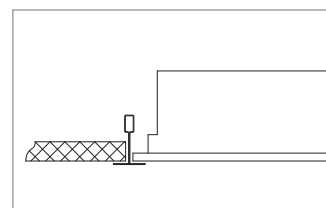

Recessed version

Surfaced version

Surfaced version

MOUNTING IN PLASTER CEILING

MOUNTING IN MODULE M600

EMERGENCY LED MODULE

Power* W	Code	Mounting	Absorption W	Lum. flux (lm)	lm/W	Color temp. K	Ra	L × B × H (mm)	Kg
4×18	A14-10037C	recessed	37	2 800	76	4 000	>80	595 × 595 × 74	5.0
4×18	A14-10038C	surfaced	37	2 800	76	4 000	>80	603 × 603 × 76	5.0