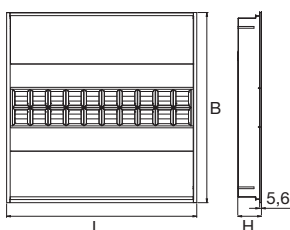

Recessed version

Surfaced version

Surfaced version

MOUNTING IN PLASTER CEILING

MOUNTING IN MODULE M600

EMERGENCY LED MODULE

Power* W	Code	Mounting	Absorption W	Lum. flux (lm)	lm/W	Color temp. K	Ra	L × B × H (mm)	Kg
4×18	A14-10037C	recessed	37	2 800	76	4 000	>80	595 × 595 × 74	5.0
4×18	A14-10038C	surfaced	37	2 800	76	4 000	>80	603 × 603 × 76	5.0