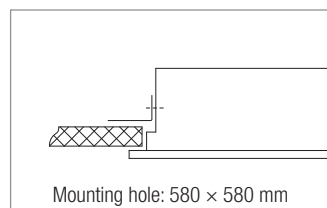

Recessed version

Surfaced version

Surfaced version

MOUNTING IN PLASTER CEILING

MOUNTING IN MODULE M600

EMERGENCY LED MODULE

Power* W	Code	Mounting	Absorption W	Lum. flux (lm)	lm/W	Color temp. K	Ra	L × B × H (mm)	Kg
4×18	A14-10037C	recessed	37	2 800	76	4 000	>80	595 × 595 × 74	5.0
4×18	A14-10038C	surfaced	37	2 800	76	4 000	>80	603 × 603 × 76	5.0