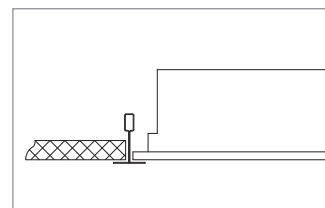

MOUNTING IN MODULE M600

Code	Absorption W	Lum. flux (lm)	lm/W	Color temp. K	Ra	L × B × H (mm)	Kg
A20-10056C	119	7 800	66	4 000	>80	595 × 595 × 93	5.0