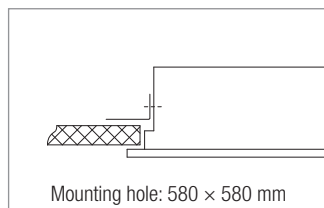

Carella W LED

Recessed LED luminaires – universal mounting into ceiling modules M600 and plaster ceilings

New

MOUNTING IN PLASTER CEILING

Material:

- body: steel sheet finished by powder technology varnishing
- color: white RAL 9003
- louvre: highly polished parabolic louvre
- diffuser: microprismatic optics

Degree of protection: IP20

Rated voltage: 230 V/50 Hz

Control gear: LED driver, the luminaires are offered also in emergency version

Mounting: universal mounting in ceiling module M600 and plaster ceilings

MOUNTING IN MODULE M600

Code	Absorption W	Lum. flux (lm)	lm/W	Color temp. K	Ra	L × B × H (mm)	Kg
A20-10056C	119	7 800	66	4 000	>80	595 × 595 × 93	5.0