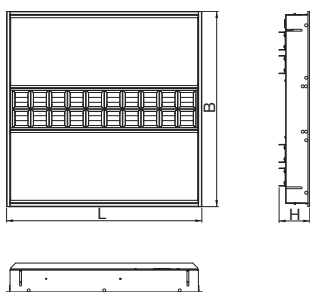

Carella W LED

Recessed LED luminaires – universal mounting into ceiling modules M600 and plaster ceilings

New

MOUNTING IN PLASTER CEILING

Material:

- body: steel sheet finished by powder technology varnishing
- color: white RAL 9003
- louvre: highly polished parabolic louvre
- diffuser: microprismatic optics

Degree of protection: IP20

Rated voltage: 230 V/50 Hz

Control gear: LED driver, the luminaires are offered also in emergency version

Mounting: universal mounting in ceiling module M600 and plaster ceilings

MOUNTING IN MODULE M600

Code	Absorption W	Lum. flux (lm)	lm/W	Color temp. K	Ra	L × B × H (mm)	Kg
A20-10056C	119	7 800	66	4 000	>80	595 × 595 × 93	5.0