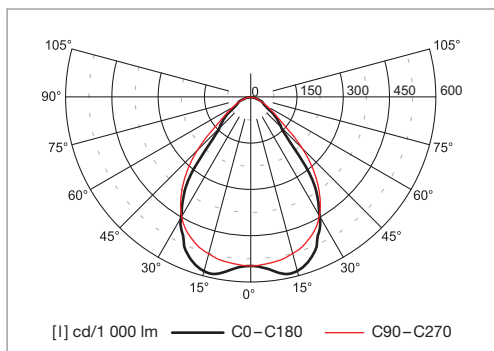

Carella W LED

Recessed LED luminaires – universal mounting into ceiling modules M600 and plaster ceilings

New

MOUNTING IN PLASTER CEILING

Material:

- body: steel sheet finished by powder technology varnishing
- color: white RAL 9003
- louvre: highly polished parabolic louvre
- diffuser: microprismatic optics

Degree of protection: IP20

Rated voltage: 230 V/50 Hz

Control gear: LED driver, the luminaires are offered also in emergency version

Mounting: universal mounting in ceiling module M600 and plaster ceilings

MOUNTING IN MODULE M600

Code	Absorption W	Lum. flux (lm)	lm/W	Color temp. K	Ra	L × B × H (mm)	Kg
A20-10056C	119	7 800	66	4 000	>80	595 × 595 × 93	5.0