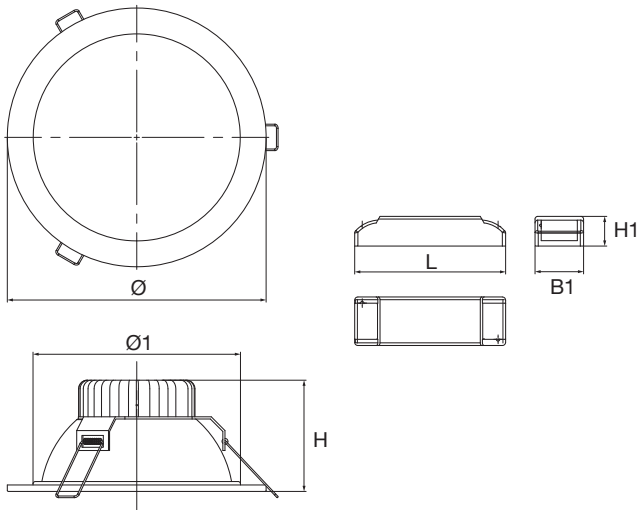

### Material:

- body: aluminum with white frame
- diffuser: opal polycarbonate

**Ambient temperature:** -20 ÷ 40°C

**Degree of protection:** optical part IP40, ballast box IP20

**Rated voltage:** 230 V/50 Hz

| Ø                 | • Dimensions (mm) • |     |   |     | Mounting hole | Weight Kg |
|-------------------|---------------------|-----|---|-----|---------------|-----------|
|                   | Ø1                  | H   | L | B1  |               |           |
| 188               | 150                 | 85  |   |     | 152 + 170     | 0.5       |
| 240               | 195                 | 100 |   |     | 200 + 222     | 0.7       |
| Power supply unit |                     |     |   | 140 | 45            | 28        |