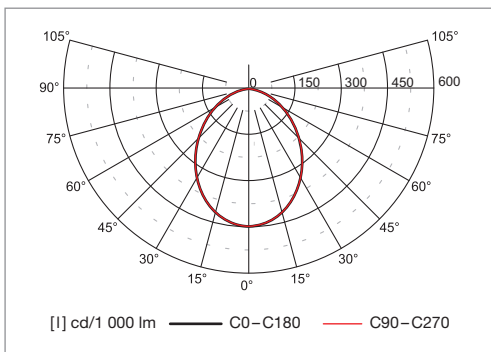

### Material:

- body: aluminum with white frame
- diffuser: opal polycarbonate

**Ambient temperature:** -20 ÷ 40°C

**Degree of protection:** optical part IP40, ballast box IP20

**Rated voltage:** 230 V/50 Hz

| Ø                 | • Dimensions (mm) • |     |   |     | Mounting hole | Weight Kg |
|-------------------|---------------------|-----|---|-----|---------------|-----------|
|                   | Ø1                  | H   | L | B1  |               |           |
| 188               | 150                 | 85  |   |     | 152 + 170     | 0.5       |
| 240               | 195                 | 100 |   |     | 200 + 222     | 0.7       |
| Power supply unit |                     |     |   | 140 | 45            | 28        |

**Downlight LED REPLACES  
COMPACT FLUORESCENT FIXTURES  
2×18 W and 2×26 W**

| Code  | Article                  | Absorption W | Lum. flux (lm) | lm/W | Color temp. K | Ra  | EEC | N°LED |
|-------|--------------------------|--------------|----------------|------|---------------|-----|-----|-------|
| 71030 | DWL LED PW 155 15W 3000K | 15           | 1 250          | 83   | 3 000         | >80 | A+  | 36    |
| 71031 | DWL LED PW 155 15W 4000K | 15           | 1 450          | 97   | 4 000         | >80 | A+  | 36    |
| 71032 | DWL LED PW 205 25W 3000K | 26           | 1 950          | 75   | 3 000         | >80 | A+  | 45    |
| 71033 | DWL LED PW 205 25W 4000K | 26           | 2 300          | 89   | 4 000         | >80 | A+  | 45    |