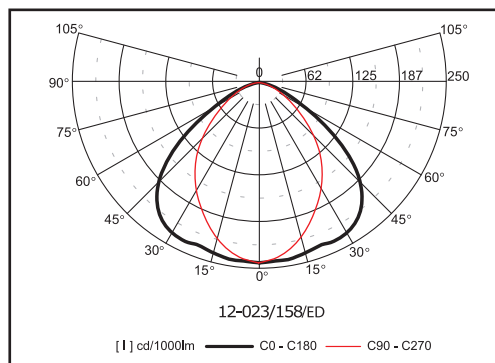

gemini | 12-02, 12-05

Ceiling and suspended luminaires - coupling in lines, - fit to lighting systems

Material:

- body: a steel sheet finished by powder technology varnishing
- color: white RAL 9003
- louver: polished or matted christmas tree louver; white louver

length(mm)	without a cable	with a cable 3x1,5mm ²	with a cable 5x1,5mm ²
1200 (wires)	99-080/120	99-081/120	99-082/120
400 (tubes)	99-090/040	99-091/040	99-092/040
600 (tubes)	99-090/060	99-091/060	99-092/060
900 (tubes)	99-090/090	99-091/090	99-092/090
1200 (tubes)	99-090/120	99-091/120	99-092/120