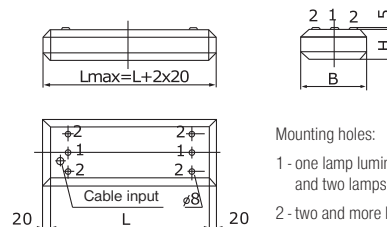

gemini | 12-02, 12-05

Ceiling and suspended luminaires - coupling in lines, - fit to lighting systems

Material:

- body: a steel sheet finished by powder technology varnishing
- color: white RAL 9003
- louver: polished or matted christmas tree louver; white louver

length(mm)	without a cable	with a cable 3x1,5mm ²	with a cable 5x1,5mm ²
1200 (wires)	99-080/120	99-081/120	99-082/120
400 (tubes)	99-090/040	99-091/040	99-092/040
600 (tubes)	99-090/060	99-091/060	99-092/060
900 (tubes)	99-090/090	99-091/090	99-092/090
1200 (tubes)	99-090/120	99-091/120	99-092/120