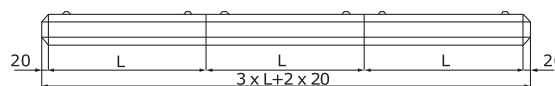

gemini | 12-02, 12-05

Ceiling and suspended luminaires - coupling in lines, - fit to lighting systems

Material:

- body: a steel sheet finished by powder technology varnishing
- color: white RAL 9003
- louver: polished or matted christmas tree louver; white louver