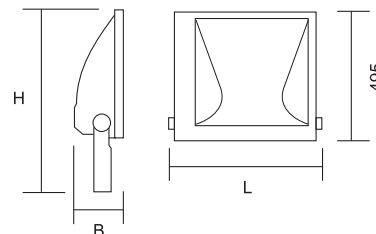

krono | 5611-261

Floodlights

Material:

- body: made of die-cast aluminium
- color: gray
- reflector: asymmetric

Degree of protection: IP 65

Rated voltage: 230V/50Hz

Control gear: standard ballast with parallel compensation

Mounting: on a revolving bracket

Accessories: (must be ordered separately)

5611-292 – gear box for lamps HQI-T and HPI-T 1000W

5611-293 – gear box for lamps NAV-T and SON-T 1000W

Application: large edifices, sport stadiums, historical buildings

Lamp is not supplied with the luminaire.

Minimal order quantity is 40pcs.

The distance of gearbox with ignitor from luminaire must not exceed 20m.

Gear box
5611-292
(12,8kg)

Gear box
5611-293
(12,8kg)

Code	Power	Power supply	Cap	LxBxH (mm)	Kg
5611-261	1x1000W	230V	E40	440x210x690	16,5