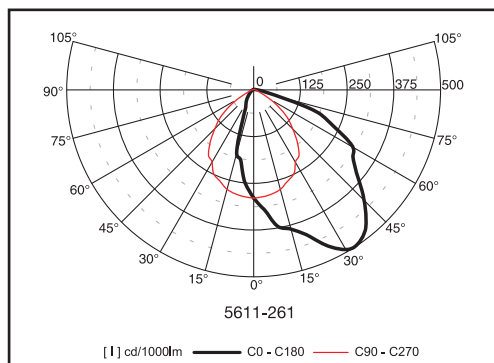

krono | 5611-261

Floodlights

Material:

- body: made of die-cast aluminium
- color: gray
- reflector: asymmetric

Degree of protection: IP 65

Rated voltage: 230V/50Hz

Control gear: standard ballast with parallel compensation

Lamp is not supplied with the luminaire.

Minimal order quantity is 40pcs.

The distance of gearbox with ignitor from luminaire must not exceed 20m.

Gear box
5611-292
(12,8kg)

Gear box
5611-293
(12,8kg)

Code	Power	Power supply	Cap	LxBxH (mm)	Kg
5611-261	1x1000W	230V	E40	440x210x690	16,5