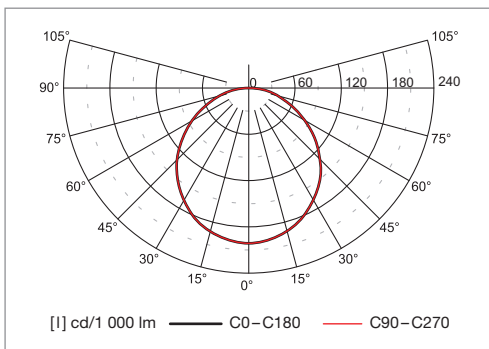

Luna LED

Ceiling and wall LED luminaires IP65

New

Material:

- body: made of thermoplastic
- color: white
- reflector: steel sheet
- diffuser: opal polycarbonate

Degree of protection: IP65

Rated voltage: 230 V/50 Hz

Code	Absorption W	Lum. flux (lm)	lm/W	Color temp. K	Ra	ØB × H (mm)	Kg
A30-10112	10	845	85	4 000	80	335 × 130	1.2
A30-10113	14	1 170	84	4 000	80	335 × 130	1.2
A30-10114	19	1 560	82	4 000	80	335 × 130	1.4