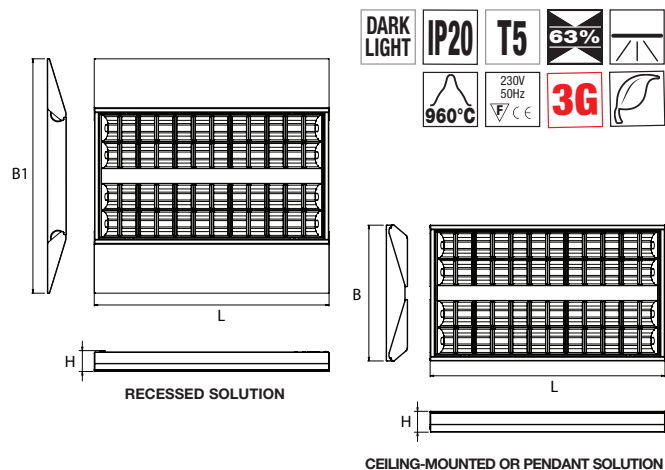

Power rating	• Dimensions (mm) •					Lamp	Socket	Pack	Weight
W	L	B	B1	H					
4x14	596	345	595	53	T5	G5	1	2,8	

MF 30

Tubes included

W	ELECTRONIC BALLAST		Optic
	Order code	Description	
4x14	414B *	MF30 4X14 T5 CB MULTIFUNCTION	B
4x14	414J *	MF30 4X14 T5 CJ MULTIFUNCTION	J
4x14	414A *	MF30 4X14 T5 CA MULTIFUNCTION	A

MF 30

Tubes not included

W	ELECTRONIC BALLAST		Optic
	Order code	Description	
4x14	414BST	MF30 4X14 T5 CB ST MULTIFUNCTION	B
4x14	414JST	MF30 4X14 T5 CJ ST MULTIFUNCTION	J
4x14	414AST	MF30 4X14 T5 CA ST MULTIFUNCTION	A