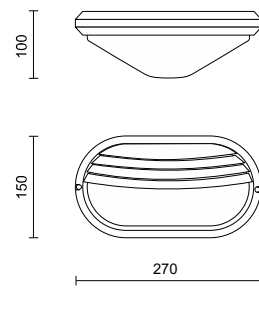

CE | | | | | IP65 | IK10