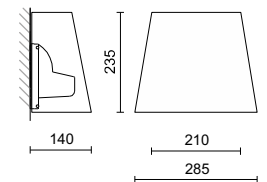

Beta & Crio sono due modelli di applique dal design sobrio capaci di integrarsi con eleganza in ambienti domestici o pubblici, come alberghi, ristoranti, bar, anche nel settore contract.

Beta & Crio, with their sober lines, are two models of wall lamps, able to be elegantly integrated in residential spaces or in public buildings such as hotels, restaurants and pubs, also in specifications.

■ Vetro curvato, serigrafato bianco internamente e sabbiato esternamente
Attacco a parete in tecnopolimero bianco

■ Curved glass, internally silk-screen printed in white and externally sandblasted
White technopolymer wall bracket

BETA

Codice Code	Lampada Lamp	Watt	Attacco Base
3762-B-150	HE	150	E27

1,1

CRIO

Codice Code	Lampada Lamp	Watt	Attacco Base
3762-C-150	HE	150	E27

1,2