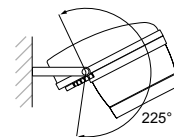

CYCLOPE

Codice Code	Colore Colour	Lampada Lamp	Watt	Attacco Base	Fascio Beam	⚖️
110110	metal / silver	MD	70	RX7s	25°	3,5
110010	metal / silver	HD	300	R7s	80°	2,1

CE | Ⓜ️ | ⚡️ | IP66 | IK08

CYCLOPE

Codice Code	Colore Colour	Lampada Lamp	Watt	Attacco Base	Fascio Beam	⚖️
110210	metal / silver	MD	150	RX7s	30°	5,1