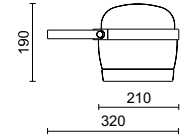

CYCLOPE

Codice Code	Colore Colour	Lampada Lamp	Watt	Attacco Base	Fascio Beam	⚖️
110110	metal / silver	MD	70	RX7s	25°	3,5
110010	metal / silver	HD	300	R7s	80°	2,1

CE | Ⓜ️ | ⚡️ | IP66 | IK08

CYCLOPE

Codice Code	Colore Colour	Lampada Lamp	Watt	Attacco Base	Fascio Beam	⚖️
110210	metal / silver	MD	150	RX7s	30°	5,1