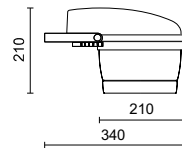

CYCLOPE

Codice Code	Colore Colour	Lampada Lamp	Watt	Attacco Base	Fascio Beam	⚖️
110110	metal / silver	MD	70	RX7s	25°	3,5
110010	metal / silver	HD	300	R7s	80°	2,1

CE | Ⓜ️ | ⚡️ | IP66 | IK08

CYCLOPE

Codice Code	Colore Colour	Lampada Lamp	Watt	Attacco Base	Fascio Beam	⚖️
110210	metal / silver	MD	150	RX7s	30°	5,1