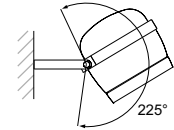

Codice Code	Colore Colour	Lampada Lamp	Watt	Attacco Base	Fascio Beam	⚖️
110110	metal / silver	MD	70	RX7s	25°	3,5
110010	metal / silver	HD	300	R7s	80°	2,1