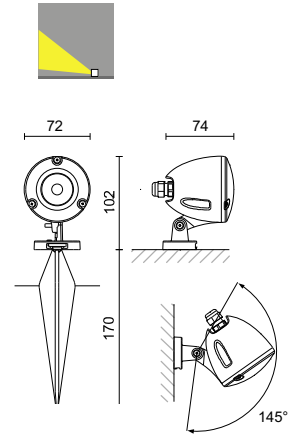

DINO

Codice Code	Colore Colour	Lampada Lamp	lumen	Watt	Colour T (K)	Fascio Beam
173S03130	nero / black	LED	240	3,6	3000	110°
173S03120	grigio / gray	LED	240	3,6	3000	110°

0,4

DINO

Con riflettore
With reflector

173RS3130	nero / black	LED	240	3,6	3000	15°
173RS3120	grigio / gray	LED	240	3,6	3000	15°
173RM3130	nero / black	LED	240	3,6	3000	36°
173RM3120	grigio / gray	LED	240	3,6	3000	36°

0,4

ACCESSORI
ACCESSORIES

84108 Scatola di derivazione stagna IP65
IP65 rated cable connector