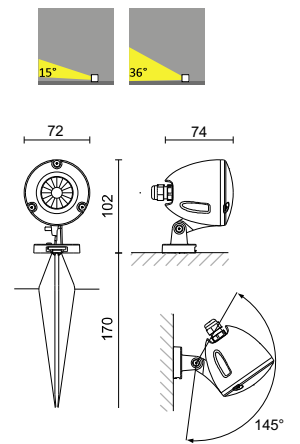

0,4

ACCESSORI
ACCESSORIES

84108 Scatola di derivazione stagna IP65
IP65 rated cable connector