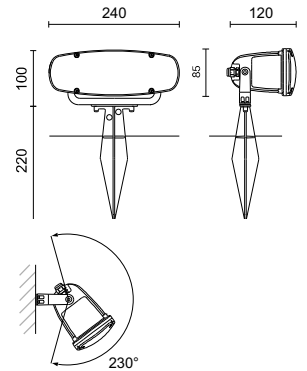

ERCOLE

Codice Code	Colore Colour	Lampada Lamp	Watt	Colour T (K)	Attacco Base
110601	nero / black	FSQ incl.	26	3000	G24q-3
110602	grigio / grey	FSQ incl.	26	3000	G24q-3
110701	nero / black	FSQ	18	-	G24d-2
110702	grigio / grey	FSQ	18	-	G24d-2

CE | | | | | | IP66 | IK10

0,9

ERCOLE 300

Codice Code	Colore Colour	Lampada Lamp	Watt	Attacco Base	Attacco Base
111002	grigio / grey	FSMH incl.	57	3000	GX24q-5
110902	grigio / grey	FSMH incl.	42	3000	GX24q-4

CE | | | | | | IP66 | IK10

1,2

ACCESSORI ACCESSORIES

84108 Scatola di derivazione stagna IP65
IP65 rated cable connector