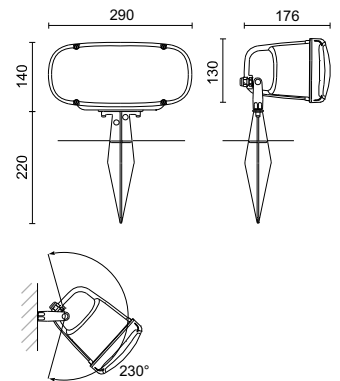

ERCOLE

Codice Code	Colore Colour	Lampada Lamp	Watt	Colour T (K)	Attacco Base
110601	nero / black	FSQ incl.	26	3000	G24q-3
110602	grigio / grey	FSQ incl.	26	3000	G24q-3
110701	nero / black	FSQ	18	-	G24d-2
110702	grigio / grey	FSQ	18	-	G24d-2

CE | | | | | | IP66 | IK10

0,9

ERCOLE 300

Codice Code	Colore Colour	Lampada Lamp	Watt	Attacco Base	Attacco Base
111002	grigio / grey	FSMH incl.	57	3000	GX24q-5
110902	grigio / grey	FSMH incl.	42	3000	GX24q-4

CE | | | | | | IP66 | IK10

1,2

ACCESSORI ACCESSORIES

84108 Scatola di derivazione stagna IP65
IP65 rated cable connector