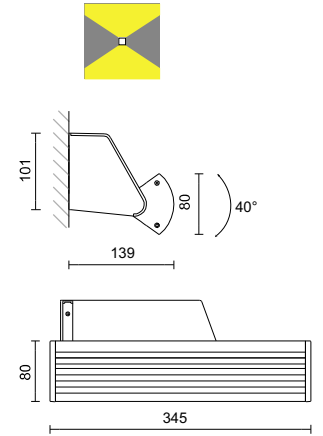

TYLE

Codice Code	Lampada Lamp	lumen	Watt	Colour T (K)
SK15P014	LED	1800	20	3000

21
Bianco mat
Mat white

2,3