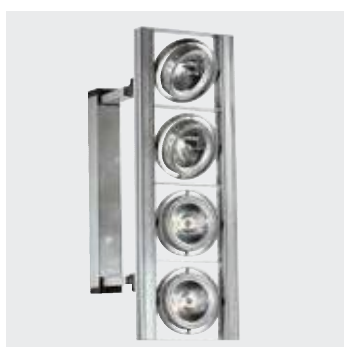

KARDAN 111

Codice Code	Lampada Lamp	Watt	Attacco Base
510-451	HM(R111)	4x50	GU5.3

52
Metal
Silver