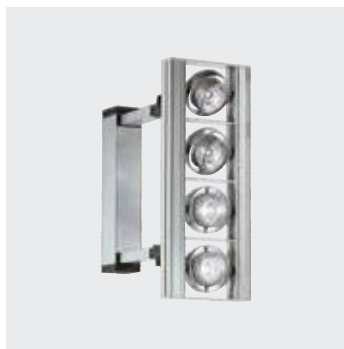

KARDAN 50

Codice Code	Lampada Lamp	Watt	Attacco Base
500-451	HR	4x50	GU5.3

52
Metal
Silver