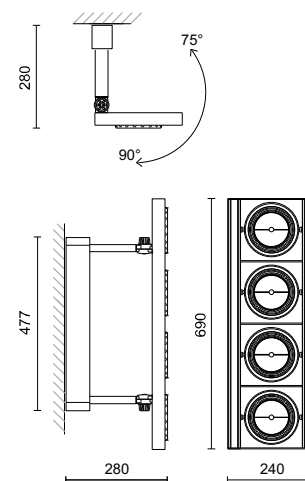

KARDAN 50

Codice Code	Lampada Lamp	Watt	Attacco Base
500-451	HR	4x50	GU5.3

52
Metal
Silver

2,6

KARDAN 111

Codice Code	Lampada Lamp	Watt	Attacco Base
510-451	HM(R111)	4x50	GU5.3

52
Metal
Silver

3,5