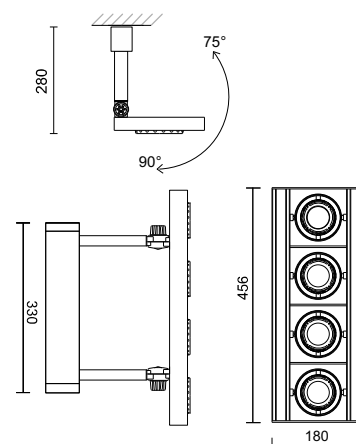

KARDAN 50

Codice Code	Lampada Lamp	Watt	Attacco Base
500-451	HR	4x50	GU5.3

52
Metal
Silver

2,6

KARDAN 111

Codice Code	Lampada Lamp	Watt	Attacco Base
510-451	HM(R111)	4x50	GU5.3

52
Metal
Silver

3,5