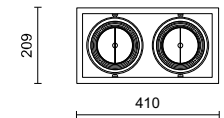

21  
Bianco mat  
Mat white

52  
Metal  
Silver

195x390 mm

2,0