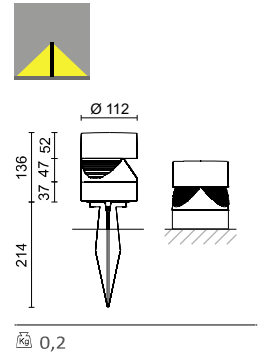

TURKS

Codice Code	Colore Colour	Lampada Lamp	lumen	Watt	Colour T (K)
1803130	nero / black	LED	300 (3 Led)	3	3000
1803120	metal / silver	LED	300 (3 Led)	3	3000

1,2

TURKS

Codice Code	Colore Colour	Lampada Lamp	lumen	Watt	Colour T (K)
1813130	nero / black	LED	300 (3 Led)	3	3000
1813120	metal / silver	LED	300 (3 Led)	3	3000

1,2

ACCESSORI
ACCESSORIES

160820 Bobina di cavo di alimentazione H05RN-F 2x0,75 mm², 10 m
10 mt supply cable coil H05RN-F 2x0,75 mm²