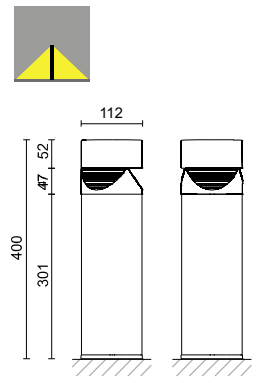

1,2

TURKS

Codice Code	Colore Colour	Lampada Lamp	lumen	Watt	Colour T (K)
1813130	nero / black	LED	300 (3 Led)	3	3000
1813120	metal / silver	LED	300 (3 Led)	3	3000

1,2

ACCESSORI
ACCESSORIES

160820 Bobina di cavo di alimentazione H05RN-F 2x0,75 mm², 10 m
10 mt supply cable coil H05RN-F 2x0,75 mm²