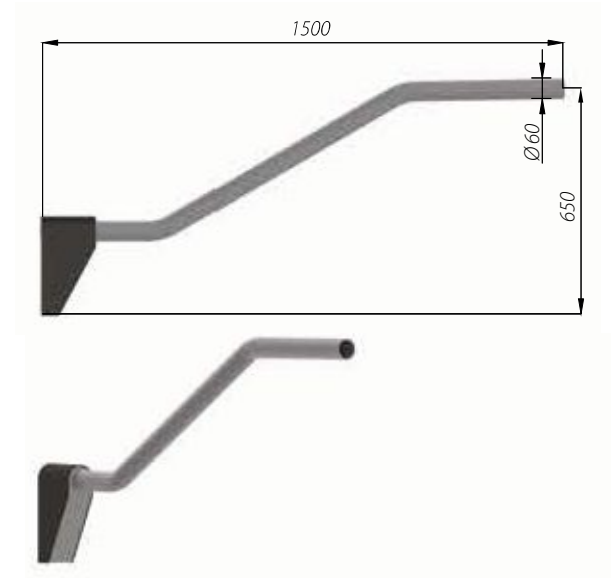

WALL BRACKETS KA

• **application:** aluminium wall brackets for wall mounting

KA-20
code: 478200/C...
Luminaires: OW LED, DROP LED, OW

KA-5
code: 478050/C...
Luminaires: OP, OPA-1

KA-14
code : 478140/C...
Luminaires: OW LED, DROP LED, OW

KA-C1
code: 478102/C...
Luminaires: OW LED, DROP LED, OW

KA-D1
code: 478103/C...
Luminaires: OP, OPA-1, OS-1,
OS-1 LED, OS-11 LED

KA-A1
code: 478100/C...
Luminaires: OP, OPA-1, OS-1,
OS-1 LED, OS-11 LED

WALL BRACKETS KA

KA-10
code: 478220/C.../C...
luminaire ISKRA LED

KA-19
code: 478190/C...
park and street luminaires for mounting
on extensions arms with ending Ø60

KA-21
code: 478210/C.../C...
park and street luminaires for mounting
on extensions arms with ending Ø60