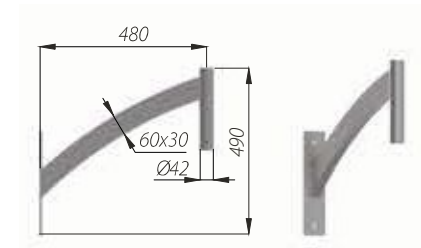

WALL BRACKETS KA

• **application:** aluminium wall brackets for wall mounting

KA-20
code: 478200/C...
Luminaires: OW LED, DROP LED, OW

KA-5
code: 478050/C...
Luminaires: OP, OPA-1

KA-14
code : 478140/C...
Luminaires: OW LED, DROP LED, OW