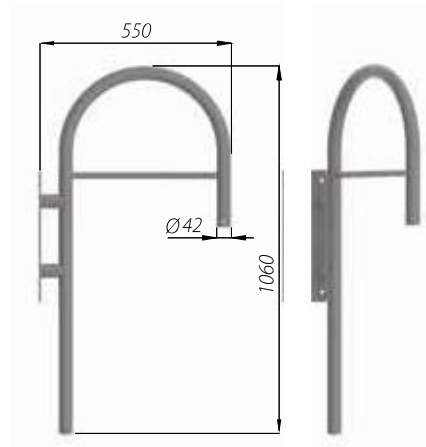

WALL BRACKETS KA

• **application:** aluminium wall brackets for wall mounting

KA-20
code: 478200/C...
Luminaires: OW LED, DROP LED, OW

KA-5
code: 478050/C...
Luminaires: OP, OPA-1

KA-14
code : 478140/C...
Luminaires: OW LED, DROP LED, OW

KA-C1
code: 478102/C...
Luminaires: OW LED, DROP LED, OW

KA-D1
code: 478103/C...
Luminaires: OP, OPA-1, OS-1,
OS-1 LED, OS-11 LED

KA-A1
code: 478100/C...
Luminaires: OP, OPA-1, OS-1,
OS-1 LED, OS-11 LED

WALL BRACKETS KA

KA-10
code: 478220/C.../C...
luminaire ISKRA LED

KA-19
code: 478190/C...
park and street luminaires for mounting
on extensions arms with ending Ø60

KA-21
code: 478210/C.../C...
park and street luminaires for mounting
on extensions arms with ending Ø60