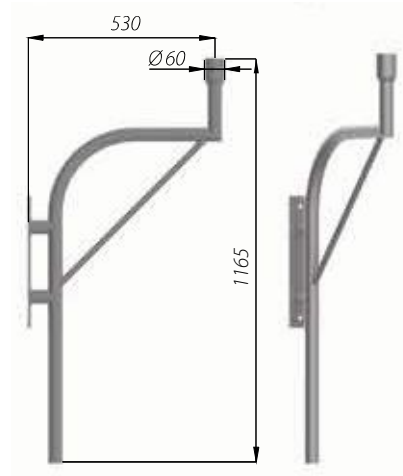

WALL BRACKETS KA

• **application:** aluminium wall brackets for wall mounting

KA-20
code: 478200/C...
Luminaires: OW LED, DROP LED, OW

KA-5
code: 478050/C...
Luminaires: OP, OPA-1

KA-14
code : 478140/C...
Luminaires: OW LED, DROP LED, OW

KA-C1
code: 478102/C...
Luminaires: OW LED, DROP LED, OW

KA-D1
code: 478103/C...
Luminaires: OP, OPA-1, OS-1,
OS-1 LED, OS-11 LED

KA-A1
code: 478100/C...
Luminaires: OP, OPA-1, OS-1,
OS-1 LED, OS-11 LED

WALL BRACKETS KA

KA-10
code: 478220/C.../C...
luminaire ISKRA LED

KA-19
code: 478190/C...
park and street luminaires for mounting
on extensions arms with ending Ø60

KA-21
code: 478210/C.../C...
park and street luminaires for mounting
on extensions arms with ending Ø60