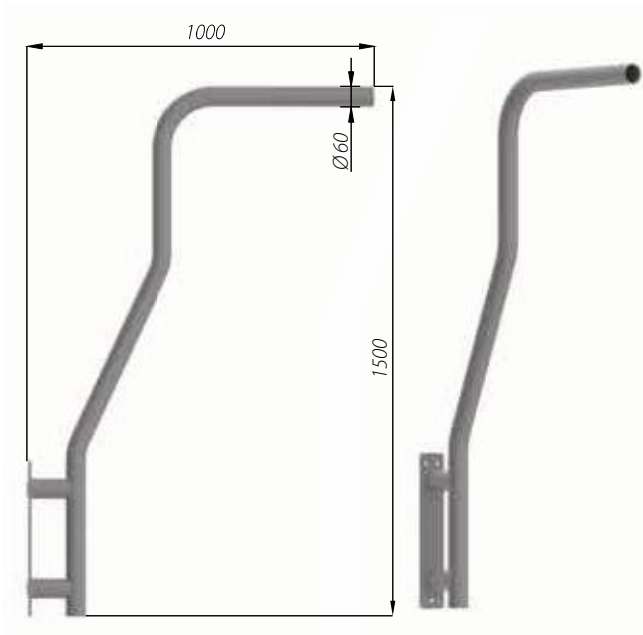

WALL BRACKETS KA

• **application:** aluminium wall brackets for wall mounting

KA-20
code: 478200/C...
Luminaires: OW LED, DROP LED, OW

KA-5
code: 478050/C...
Luminaires: OP, OPA-1

KA-14
code : 478140/C...
Luminaires: OW LED, DROP LED, OW

KA-C1
code: 478102/C...
Luminaires: OW LED, DROP LED, OW

KA-D1
code: 478103/C...
Luminaires: OP, OPA-1, OS-1,
OS-1 LED, OS-11 LED

KA-A1
code: 478100/C...
Luminaires: OP, OPA-1, OS-1,
OS-1 LED, OS-11 LED

WALL BRACKETS KA

KA-10
code: 478220/C.../C...
luminaire ISKRA LED

KA-19
code: 478190/C...
park and street luminaires for mounting
on extensions arms with ending Ø60

KA-21
code: 478210/C.../C...
park and street luminaires for mounting
on extensions arms with ending Ø60