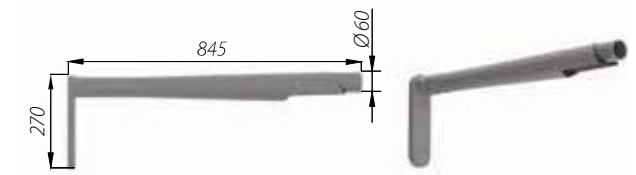

WALL BRACKETS KA

KA-10
code: 478220/C.../C...
luminaire ISKRA LED