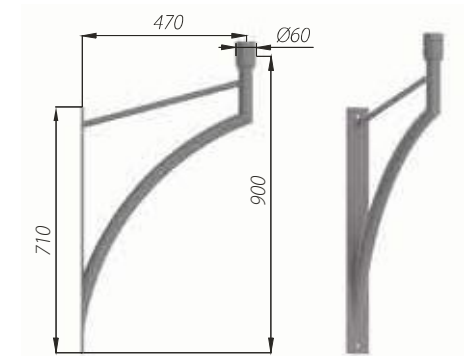

WALL BRACKETS KA

• **application:** aluminium wall brackets for wall mounting

KA-20
code: 478200/C...
Luminaires: OW LED, DROP LED, OW

KA-5
code: 478050/C...
Luminaires: OP, OPA-1

KA-14
code : 478140/C...
Luminaires: OW LED, DROP LED, OW

KA-C1
code: 478102/C...
Luminaires: OW LED, DROP LED, OW

KA-D1
code: 478103/C...
Luminaires: OP, OPA-1, OS-1,
OS-1 LED, OS-11 LED

KA-A1
code: 478100/C...
Luminaires: OP, OPA-1, OS-1,
OS-1 LED, OS-11 LED