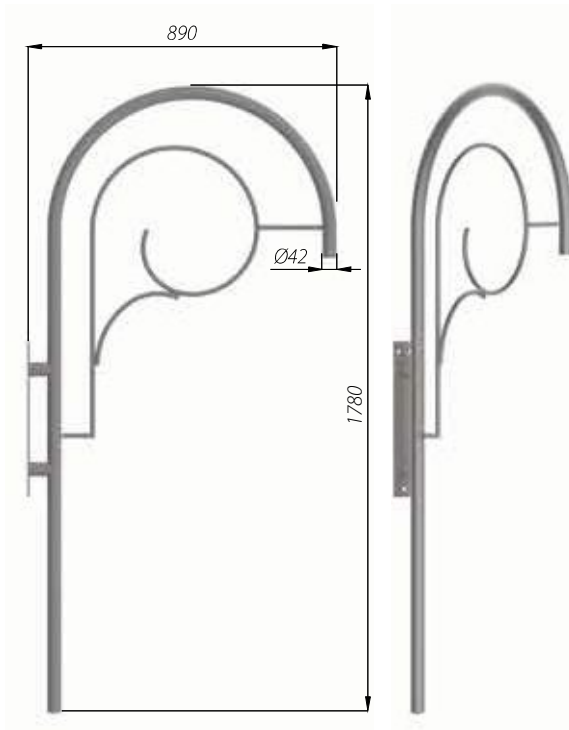

WALL BRACKETS KA

• **application:** aluminium wall brackets for wall mounting

KA-20
code: 478200/C...
Luminaires: OW LED, DROP LED, OW

KA-5
code: 478050/C...
Luminaires: OP, OPA-1

KA-14
code : 478140/C...
Luminaires: OW LED, DROP LED, OW

KA-C1
code: 478102/C...
Luminaires: OW LED, DROP LED, OW

KA-D1
code: 478103/C...
Luminaires: OP, OPA-1, OS-1,
OS-1 LED, OS-11 LED

KA-A1
code: 478100/C...
Luminaires: OP, OPA-1, OS-1,
OS-1 LED, OS-11 LED

WALL BRACKETS KA

KA-10
code: 478220/C.../C...
luminaire ISKRA LED

KA-19
code: 478190/C...
park and street luminaires for mounting
on extensions arms with ending Ø60

KA-21
code: 478210/C.../C...
park and street luminaires for mounting
on extensions arms with ending Ø60