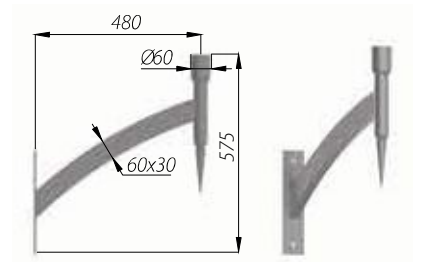

KA-D1
code: 478103/C...
Luminaires: OP, OPA-1, OS-1,
OS-1 LED, OS-11 LED