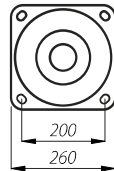

STRAIGHT COLUMNS Ø 114

Columns with base plate

SAL-2,5/B60	code: 42126/C...
SAL-3/B60	code: 42120/C...
SAL-3,5/B60	code: 42101/C...
SAL-4/B60	code: 42102/C...
SAL-4,5/B60	code: 42103/C...

SAL-3/D60	code: 42122/C...
SAL-3,5/D60	code: 42114/C...
SAL-4/D60	code: 42115/C...
SAL-4,5/D60	code: 42116/C...

Rooted columns

SAL-3/B60 dz	code: 42124/C...
SAL-3,5/B60 dz	code: 42108/C...
SAL-4/B60 dz	code: 42111/C...
SAL-4,5/B60 dz	code: 42107/C...

SAL-.../B60
B-50/Z-50

SAL-.../D60
B-51/Z-51

Column with base plate