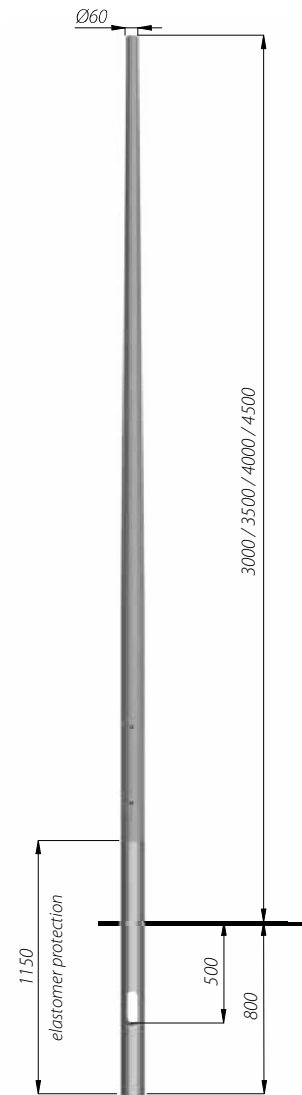

STRAIGHT COLUMNS Ø 114

Columns with base plate

SAL-2,5/B60	code: 42126/C...
SAL-3/B60	code: 42120/C...
SAL-3,5/B60	code: 42101/C...
SAL-4/B60	code: 42102/C...
SAL-4,5/B60	code: 42103/C...

SAL-3/D60	code: 42122/C...
SAL-3,5/D60	code: 42114/C...
SAL-4/D60	code: 42115/C...
SAL-4,5/D60	code: 42116/C...

Rooted columns

SAL-3/B60 dz	code: 42124/C...
SAL-3,5/B60 dz	code: 42108/C...
SAL-4/B60 dz	code: 42111/C...
SAL-4,5/B60 dz	code: 42107/C...

SAL-.../B60
B-50/Z-50

SAL-.../D60
B-51/Z-51

Column with base plate

Rooted column