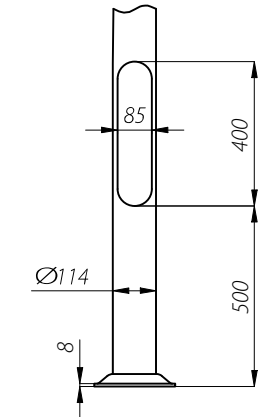

STRAIGHT COLUMNS Ø 114

Columns with base plate

SAL-2,5/B60	code: 42126/C...
SAL-3/B60	code: 42120/C...
SAL-3,5/B60	code: 42101/C...
SAL-4/B60	code: 42102/C...
SAL-4,5/B60	code: 42103/C...

SAL-3/D60	code: 42122/C...
SAL-3,5/D60	code: 42114/C...
SAL-4/D60	code: 42115/C...
SAL-4,5/D60	code: 42116/C...

Rooted columns

SAL-3/B60 dz	code: 42124/C...
SAL-3,5/B60 dz	code: 42108/C...
SAL-4/B60 dz	code: 42111/C...
SAL-4,5/B60 dz	code: 42107/C...

SAL-.../B60
B-50/Z-50

SAL-.../D60
B-51/Z-51

Column with base plate

Rooted column