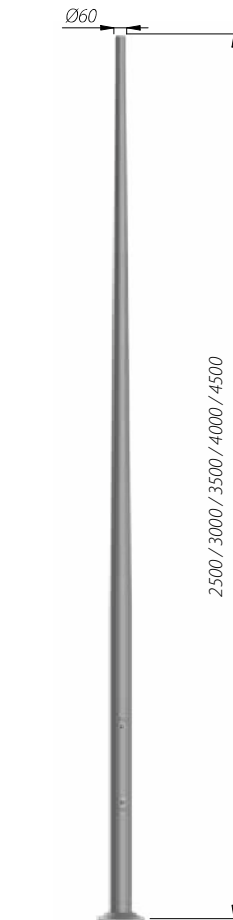

STRAIGHT COLUMNS Ø 114

Columns with base plate

SAL-2,5/B60	code: 42126/C...
SAL-3/B60	code: 42120/C...
SAL-3,5/B60	code: 42101/C...
SAL-4/B60	code: 42102/C...
SAL-4,5/B60	code: 42103/C...

SAL-3/D60	code: 42122/C...
SAL-3,5/D60	code: 42114/C...
SAL-4/D60	code: 42115/C...
SAL-4,5/D60	code: 42116/C...

Rooted columns

SAL-3/B60 dz	code: 42124/C...
SAL-3,5/B60 dz	code: 42108/C...
SAL-4/B60 dz	code: 42111/C...
SAL-4,5/B60 dz	code: 42107/C...

SAL-.../B60
B-50/Z-50

SAL-.../D60
B-51/Z-51

Column with base plate

Rooted column