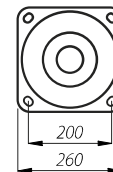

PARK LIGHTING / ALUMINIUM COLUMNS

STRAIGHT COLUMNS Ø120

Columns with base plate

| | |
|----------------|------------------|
| SAL-4 | code: 42201/C... |
| SAL-4,5 | code: 42202/C... |
| SAL-5 | code: 42203/C... |
| SAL-5,5 | code: 42205/C... |
| SAL-6 | code: 42207/C... |

| | |
|-----------------|------------------|
| SAL-4E | code: 42217/C... |
| SAL-4,5E | code: 42218/C... |
| SAL-5E | code: 42219/C... |
| SAL-6E | code: 42223/C... |

Rooted columns

| | |
|-------------------|------------------|
| SAL-4 dz | code: 42231/C... |
| SAL-4,5 dz | code: 42232/C... |
| SAL-5 dz | code: 42233/C... |

Rooted columns

Columns with base plate

SAL-...
B-50/Z-50

SAL-...E
B-51/Z-51