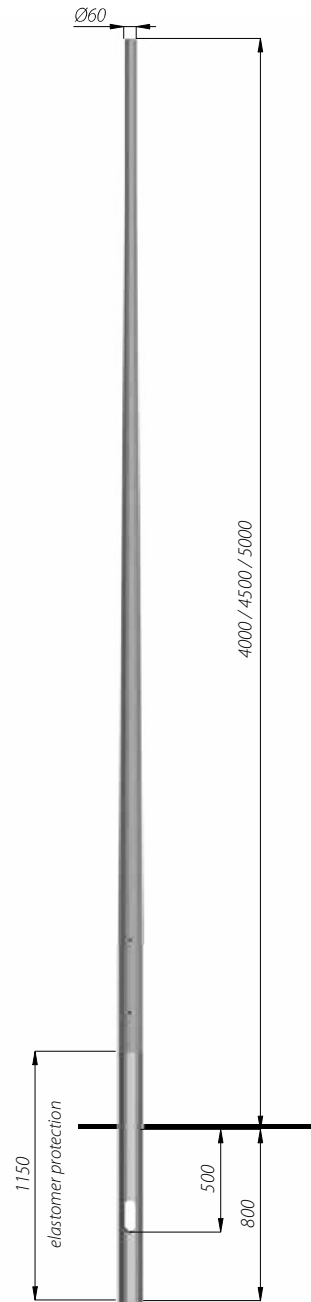

PARK LIGHTING / ALUMINIUM COLUMNS

STRAIGHT COLUMNS Ø120

Columns with base plate

| | |
|----------------|------------------|
| SAL-4 | code: 42201/C... |
| SAL-4,5 | code: 42202/C... |
| SAL-5 | code: 42203/C... |
| SAL-5,5 | code: 42205/C... |
| SAL-6 | code: 42207/C... |

| | |
|-----------------|------------------|
| SAL-4E | code: 42217/C... |
| SAL-4,5E | code: 42218/C... |
| SAL-5E | code: 42219/C... |
| SAL-6E | code: 42223/C... |

Rooted columns

| | |
|-------------------|------------------|
| SAL-4 dz | code: 42231/C... |
| SAL-4,5 dz | code: 42232/C... |
| SAL-5 dz | code: 42233/C... |

Rooted columns

Columns with base plate

SAL-...
B-50/Z-50

SAL-...E
B-51/Z-51