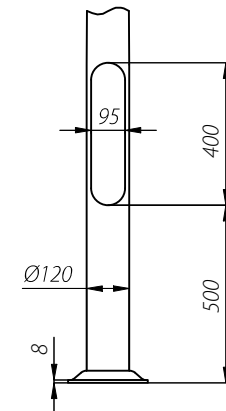

PARK LIGHTING / ALUMINIUM COLUMNS

STRAIGHT COLUMNS Ø120

Columns with base plate

| | |
|----------------|------------------|
| SAL-4 | code: 42201/C... |
| SAL-4,5 | code: 42202/C... |
| SAL-5 | code: 42203/C... |
| SAL-5,5 | code: 42205/C... |
| SAL-6 | code: 42207/C... |

| | |
|-----------------|------------------|
| SAL-4E | code: 42217/C... |
| SAL-4,5E | code: 42218/C... |
| SAL-5E | code: 42219/C... |
| SAL-6E | code: 42223/C... |

Rooted columns

| | |
|-------------------|------------------|
| SAL-4 dz | code: 42231/C... |
| SAL-4,5 dz | code: 42232/C... |
| SAL-5 dz | code: 42233/C... |

Rooted columns

Columns with base plate

SAL-...
B-50/Z-50

SAL-...E
B-51/Z-51