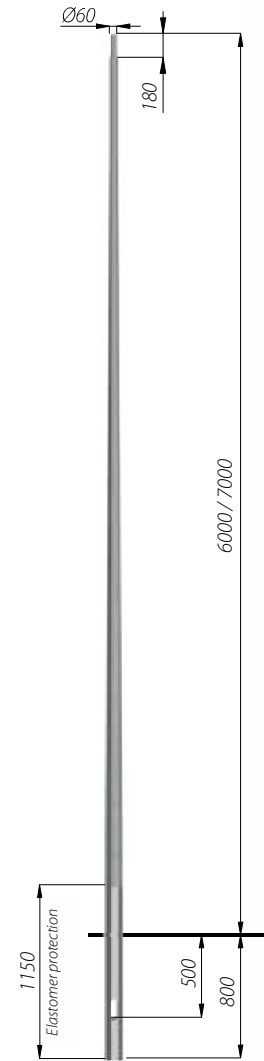

# STRAIGHT COLUMNS Ø146

**Columns with base plate**

- SAL-60** code: 42313/C...
- SAL-65** code: 42314/C...
- SAL-70** code: 42315/C...
- SAL-75** code: 42316/C...
- SAL-80** code: 42317/C...

- SAL-50G** code: 42341/C...
- SAL-60G** code: 42343/C...
- SAL-70G** code: 42345/C...

- SAL-60H** code: 42335/C...
- SAL-70H** code: 42337/C...
- SAL-80H** code: 42340/C...

**Rooted columns**

- SAL-60 dz** code: 42323/C...
- SAL-70 dz** code: 42325/C...

**SAL-...**  
B-60/Z-60

**SAL-...G**  
B-51A/Z-51A

**SAL-...H**  
B-71/Z-71

Rooted column