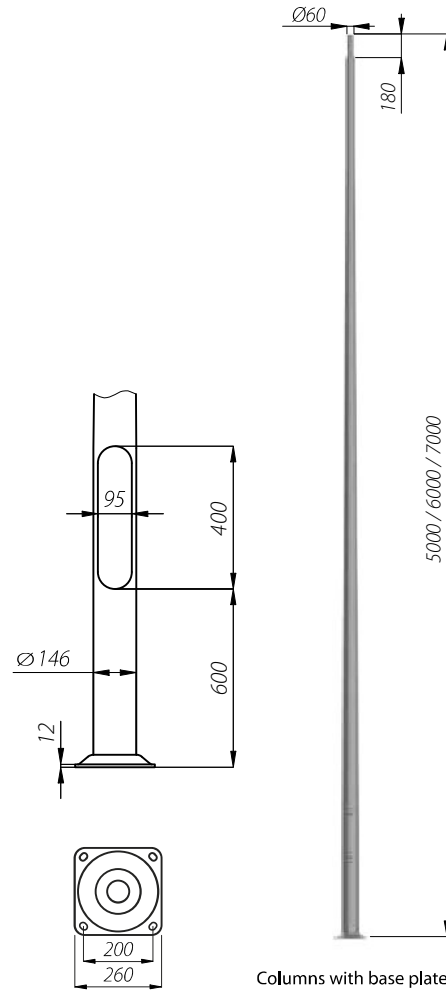

# STRAIGHT COLUMNS Ø146

**Columns with base plate**

- SAL-60** code: 42313/C...
- SAL-65** code: 42314/C...
- SAL-70** code: 42315/C...
- SAL-75** code: 42316/C...
- SAL-80** code: 42317/C...

- SAL-50G** code: 42341/C...
- SAL-60G** code: 42343/C...
- SAL-70G** code: 42345/C...

- SAL-60H** code: 42335/C...
- SAL-70H** code: 42337/C...
- SAL-80H** code: 42340/C...

**Rooted columns**

- SAL-60 dz** code: 42323/C...
- SAL-70 dz** code: 42325/C...

**SAL-...**  
B-60/Z-60

**SAL-...G**  
B-51A/Z-51A

**SAL-...H**  
B-71/Z-71

Rooted column