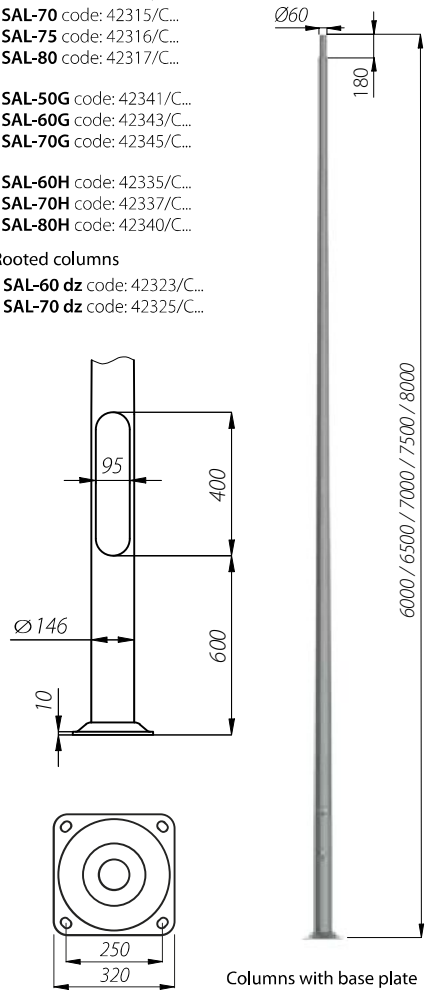

# STRAIGHT COLUMNS Ø146

**Columns with base plate**

- SAL-60** code: 42313/C...
- SAL-65** code: 42314/C...
- SAL-70** code: 42315/C...
- SAL-75** code: 42316/C...
- SAL-80** code: 42317/C...

- SAL-50G** code: 42341/C...
- SAL-60G** code: 42343/C...
- SAL-70G** code: 42345/C...

- SAL-60H** code: 42335/C...
- SAL-70H** code: 42337/C...
- SAL-80H** code: 42340/C...

**Rooted columns**

- SAL-60 dz** code: 42323/C...
- SAL-70 dz** code: 42325/C...

**SAL-...**  
B-60/Z-60

**SAL-...G**  
B-51A/Z-51A

**SAL-...H**  
B-71/Z-71

Rooted column