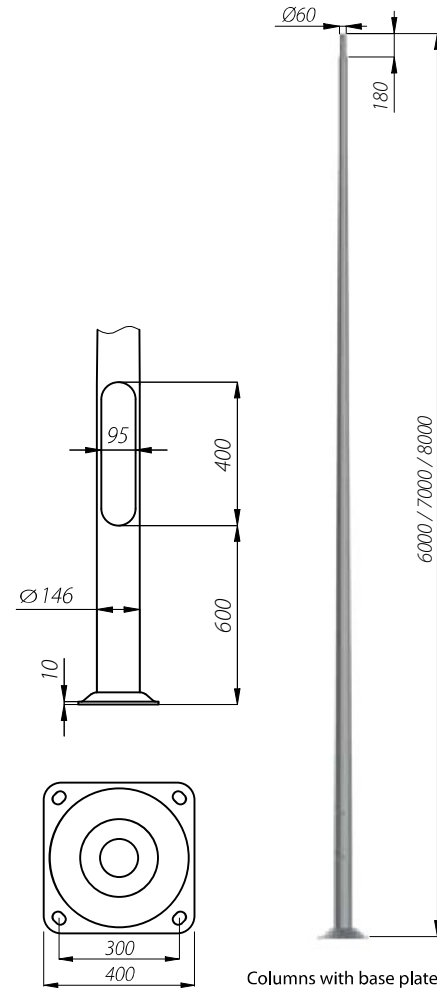

# STRAIGHT COLUMNS Ø146

**Columns with base plate**

- SAL-60** code: 42313/C...
- SAL-65** code: 42314/C...
- SAL-70** code: 42315/C...
- SAL-75** code: 42316/C...
- SAL-80** code: 42317/C...

- SAL-50G** code: 42341/C...
- SAL-60G** code: 42343/C...
- SAL-70G** code: 42345/C...

- SAL-60H** code: 42335/C...
- SAL-70H** code: 42337/C...
- SAL-80H** code: 42340/C...

**Rooted columns**

- SAL-60 dz** code: 42323/C...
- SAL-70 dz** code: 42325/C...

**SAL-...**  
B-60/Z-60

**SAL-...G**  
B-51A/Z-51A

**SAL-...H**  
B-71/Z-71

Rooted column