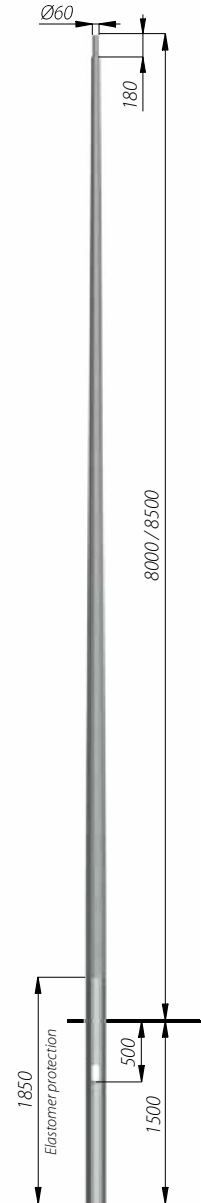

STRAIGHT COLUMNS Ø178

SAL-...K
B-70/Z-70
B-71/Z-71

Columns with base plate

Rooted column

Columns with base plate

- SAL-70K** code: 42628/C...
- SAL-80K** code: 42630/C...
- SAL-90K** code: 42632/C...
- SAL-100K** code: 42634/C...

Rooted columns

- SAL-80K dz** code: 42606/C...
- SAL-85K dz** code: 42607/C...