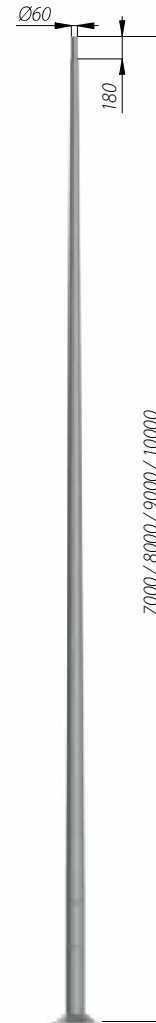

STRAIGHT COLUMNS Ø178

SAL-...K
B-70/Z-70
B-71/Z-71

Columns with base plate

Rooted column

Columns with base plate

- SAL-70K** code: 42628/C...
- SAL-80K** code: 42630/C...
- SAL-90K** code: 42632/C...
- SAL-100K** code: 42634/C...

Rooted columns

- SAL-80K dz** code: 42606/C...
- SAL-85K dz** code: 42607/C...