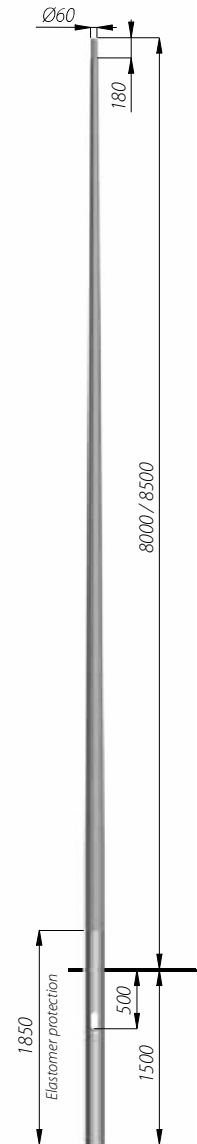

STRAIGHT COLUMNS Ø180

Columns with base plate

- SAL-80M** code: 42755/C...
- SAL-90M** code: 42757/C...
- SAL-100M** code: 42759/C...

Rooted columns

- SAL-80M dz** code: 42706/C...
- SAL-85M dz** code: 42707/C...

SAL-...M
B-70/Z-70
B-71/Z-71

Columns with base plate

Rooted columns