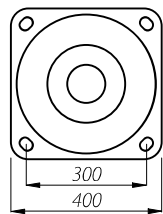

STRAIGHT COLUMNS Ø180

Columns with base plate

- SAL-80M** code: 42755/C...
- SAL-90M** code: 42757/C...
- SAL-100M** code: 42759/C...

Rooted columns

- SAL-80M dz** code: 42706/C...
- SAL-85M dz** code: 42707/C...

SAL-...M
B-70/Z-70
B-71/Z-71

Columns with base plate

Rooted columns