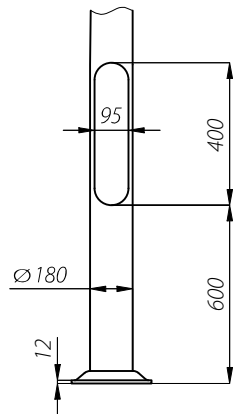

STRAIGHT COLUMNS Ø180

Columns with base plate

- SAL-80M** code: 42755/C...
- SAL-90M** code: 42757/C...
- SAL-100M** code: 42759/C...

Rooted columns

- SAL-80M dz** code: 42706/C...
- SAL-85M dz** code: 42707/C...

SAL-...M
B-70/Z-70
B-71/Z-71

Columns with base plate

Rooted columns