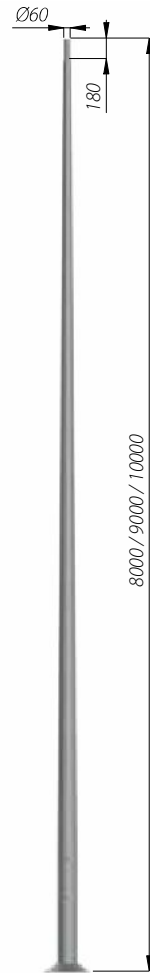

STRAIGHT COLUMNS Ø180

Columns with base plate

- SAL-80M** code: 42755/C...
- SAL-90M** code: 42757/C...
- SAL-100M** code: 42759/C...

Rooted columns

- SAL-80M dz** code: 42706/C...
- SAL-85M dz** code: 42707/C...

SAL-...M
B-70/Z-70
B-71/Z-71

Columns with base plate

Rooted columns