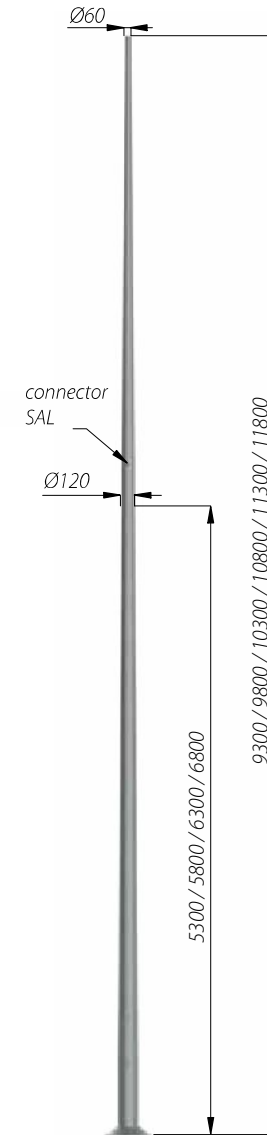

TWO PIECE ALUMINIUM COLUMNS Ø176

Sochi / Russia

SAL-...
B-70/Z-70

Columns with base plate

- Columns with base plate
- SAL-9,3** code: 42456/C...
 - SAL-9,8** code: 42457/C...
 - SAL-10,3** code: 42458/C...
 - SAL-10,8** code: 42459/C...
 - SAL-11,3** code: 42460/C...
 - SAL-11,8** code: 42461/C...