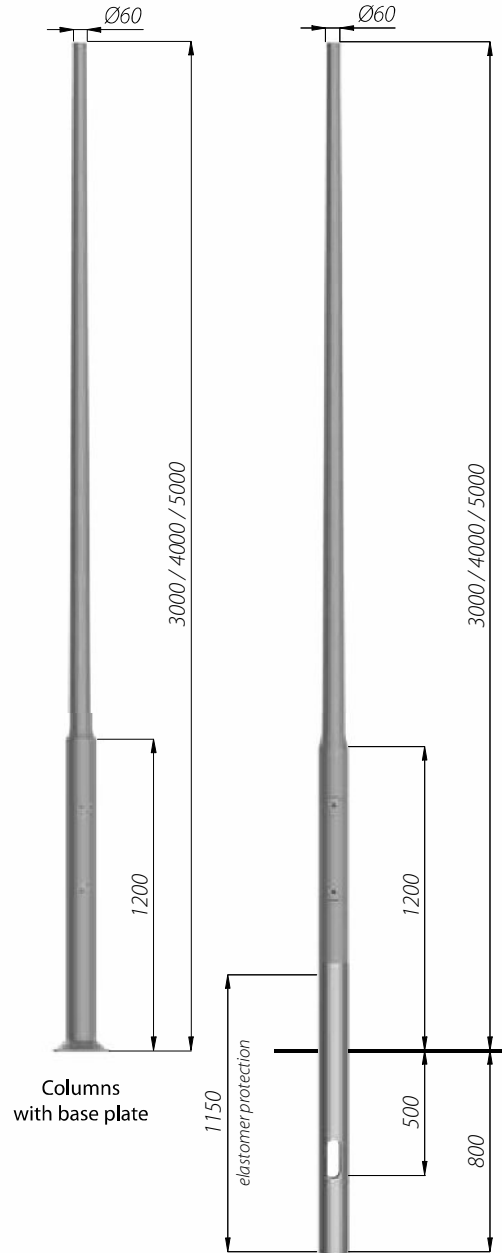

**DECORATIVE COLUMNS**

**Column with base plate**

- SAL DP-38 code: 42945/C...
- SAL DP-48 code: 42946/C...
- SAL DP-58 code: 42947/C...

**Rooted column**

- SAL DP-38 dz code: 42965/C...
- SAL DP-48 dz code: 42966/C...
- SAL DP-58 dz code: 42967/C...

B-51/Z-51

Columns with base plate

Rooted columns

B-50/Z-50

SAL DP-44  
code: 42913/C...

SAL DP-46  
code: 42943/C...

PARK LIGHTING