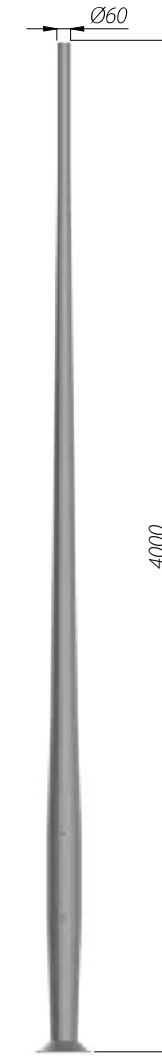

**DECORATIVE COLUMNS**

**Column with base plate**

- SAL DP-38 code: 42945/C...
- SAL DP-48 code: 42946/C...
- SAL DP-58 code: 42947/C...

**Rooted column**

- SAL DP-38 dz code: 42965/C...
- SAL DP-48 dz code: 42966/C...
- SAL DP-58 dz code: 42967/C...

B-51/Z-51

Columns with base plate

Rooted columns

B-50/Z-50

SAL DP-44  
code: 42913/C...

SAL DP-46  
code: 42943/C...

PARK LIGHTING