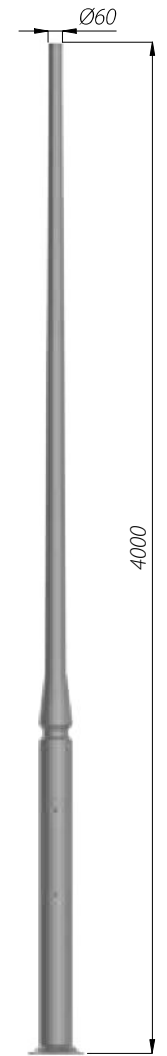

**DECORATIVE COLUMNS**

**Column with base plate**

- SAL DP-38 code: 42945/C...
- SAL DP-48 code: 42946/C...
- SAL DP-58 code: 42947/C...

**Rooted column**

- SAL DP-38 dz code: 42965/C...
- SAL DP-48 dz code: 42966/C...
- SAL DP-58 dz code: 42967/C...

B-51/Z-51

Columns with base plate

Rooted columns

B-50/Z-50

SAL DP-44  
code: 42913/C...

SAL DP-46  
code: 42943/C...

PARK LIGHTING