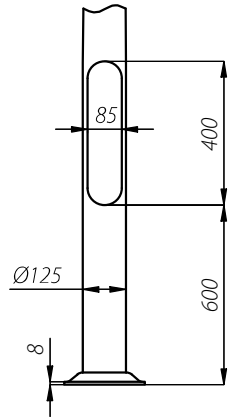

**DECORATIVE COLUMNS**

**Column with base plate**

- SAL DP-38 code: 42945/C...
- SAL DP-48 code: 42946/C...
- SAL DP-58 code: 42947/C...

**Rooted column**

- SAL DP-38 dz code: 42965/C...
- SAL DP-48 dz code: 42966/C...
- SAL DP-58 dz code: 42967/C...

B-51/Z-51

Columns with base plate

Rooted columns

B-50/Z-50

SAL DP-44  
code: 42913/C...

SAL DP-46  
code: 42943/C...

PARK LIGHTING