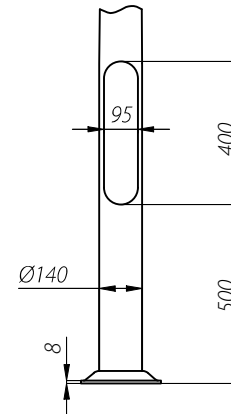

**DECORATIVE COLUMNS**

**Column with base plate**

- SAL DP-38 code: 42945/C...
- SAL DP-48 code: 42946/C...
- SAL DP-58 code: 42947/C...

**Rooted column**

- SAL DP-38 dz code: 42965/C...
- SAL DP-48 dz code: 42966/C...
- SAL DP-58 dz code: 42967/C...

B-51/Z-51

Columns with base plate

Rooted columns

B-50/Z-50

SAL DP-44  
code: 42913/C...

SAL DP-46  
code: 42943/C...

PARK LIGHTING