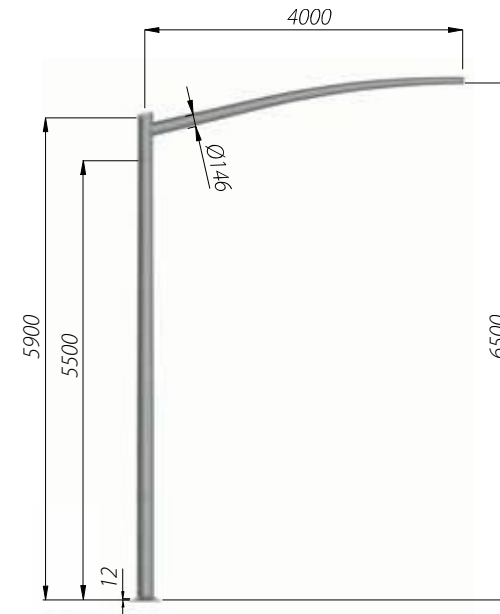

COLUMNS WITH OUTREACH

Columns with base plate

SAL SYG 65-4 code: 42810/C...
SAL SYG 65-7 code: 42811/C...

Bieruń / Poland

B-70/Z-70

Tychy / Poland

STREET LIGHTING