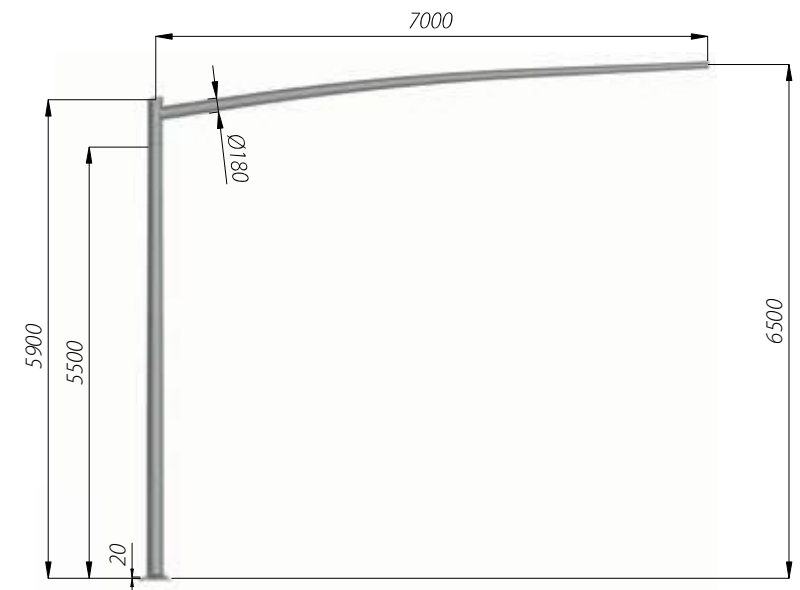

COLUMNS WITH OUTREACH

Columns with base plate

SAL SYG 65-4 code: 42810/C...
SAL SYG 65-7 code: 42811/C...

Bieruń / Poland

B-70/Z-70

Tychy / Poland

STREET LIGHTING