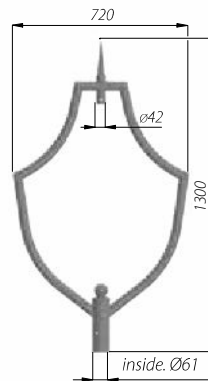

## EXTENSION ARMS WA

**Application:** columns SAL with spigot ending  $\varnothing 60$  mm  
(WA-0 is mounted on load-bearing catenary wires)

**WA-0**  
code: 40270/C...  
Luminaires: OW LED, OW

**WA-1**  
code: 471011/C...  
Luminaire: OP 400

**WA-5/1**  
code: 471051/C...  
Luminaires: OPA-1, OP

Mounting example of WA-0  
with OW luminaire, Cone lamp diffuser

**WA-4**  
code: 471040/C...  
Luminaires: OW LED, OW

**WA-5/2**  
code: 471052/C...  
Luminaires: OPA-1, OP