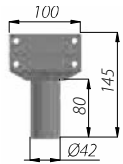

## EXTENSION ARMS WA

**Application:** columns SAL with spigot ending  $\varnothing 60$  mm  
(WA-0 is mounted on load-bearing catenary wires)

**WA-0**  
code: 40270/C...  
Luminaires: OW LED, OW

**WA-1**  
code: 471011/C...  
Luminaire: OP 400