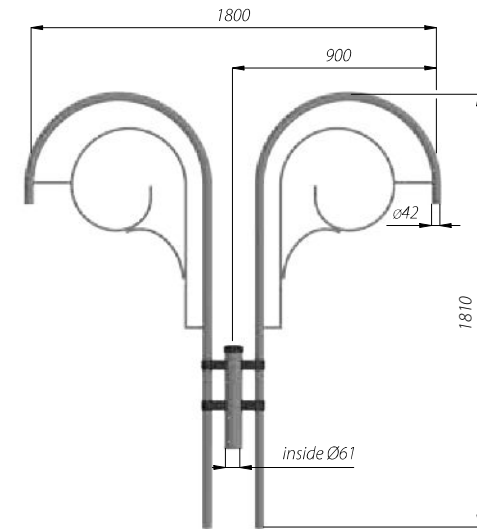

## EXTENSION ARMS WA

**Application:** columns SAL with spigot ending  $\varnothing 60$  mm  
(WA-0 is mounted on load-bearing catenary wires)

**WA-0**  
code: 40270/C...  
Luminaires: OW LED, OW

**WA-1**  
code: 471011/C...  
Luminaire: OP 400

**WA-5/1**  
code: 471051/C...  
Luminaires: OPA-1, OP

Mounting example of WA-0  
with OW luminaire, Cone lamp diffuser

**WA-4**  
code: 471040/C...  
Luminaires: OW LED, OW

**WA-5/2**  
code: 471052/C...  
Luminaires: OPA-1, OP

**EXTENSION ARMS WA**

**WA-14/1**  
code: 471141/C...  
Luminaires: OW LED, DROP LED, OW

**WA-14/2**  
code: 471142/C...  
Luminaires: OW LED, DROP LED, OW

**WA-20/1**  
code: 471201/C...  
Luminaires: OW LED, DROP LED, OW

**WA-20/2**  
code: 471202/C...  
Luminaires: OW LED, DROP LED, OW

PARK LIGHTING