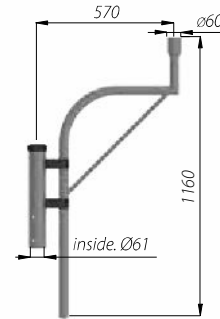

## EXTENSION ARMS WA

**Application:** columns SAL with spigot ending  $\varnothing 60$  mm  
(WA-0 is mounted on load-bearing catenary wires)

**WA-0**  
code: 40270/C...  
Luminaires: OW LED, OW

**WA-1**  
code: 471011/C...  
Luminaire: OP 400