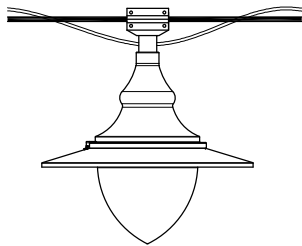

## EXTENSION ARMS WA

**Application:** columns SAL with spigot ending  $\varnothing 60$  mm  
(WA-0 is mounted on load-bearing catenary wires)

**WA-0**  
code: 40270/C...  
Luminaires: OW LED, OW

**WA-1**  
code: 471011/C...  
Luminaire: OP 400

**WA-5/1**  
code: 471051/C...  
Luminaires: OPA-1, OP

Mounting example of WA-0  
with OW luminaire, Cone lamp diffuser

**WA-4**  
code: 471040/C...  
Luminaires: OW LED, OW

**WA-5/2**  
code: 471052/C...  
Luminaires: OPA-1, OP