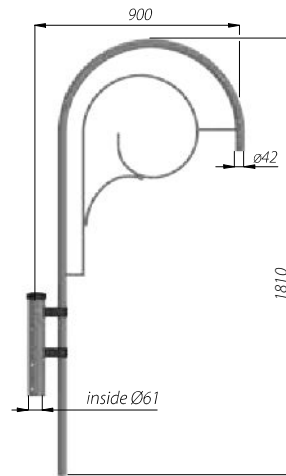

## EXTENSION ARMS WA

**Application:** columns SAL with spigot ending  $\varnothing 60$  mm  
(WA-0 is mounted on load-bearing catenary wires)

**WA-0**  
code: 40270/C...  
Luminaires: OW LED, OW

**WA-1**  
code: 471011/C...  
Luminaire: OP 400

**WA-5/1**  
code: 471051/C...  
Luminaires: OPA-1, OP

Mounting example of WA-0  
with OW luminaire, Cone lamp diffuser

**WA-4**  
code: 471040/C...  
Luminaires: OW LED, OW

**WA-5/2**  
code: 471052/C...  
Luminaires: OPA-1, OP

**EXTENSION ARMS WA**

**WA-14/1**  
code: 471141/C...  
Luminaires: OW LED, DROP LED, OW

**WA-14/2**  
code: 471142/C...  
Luminaires: OW LED, DROP LED, OW

**WA-20/1**  
code: 471201/C...  
Luminaires: OW LED, DROP LED, OW