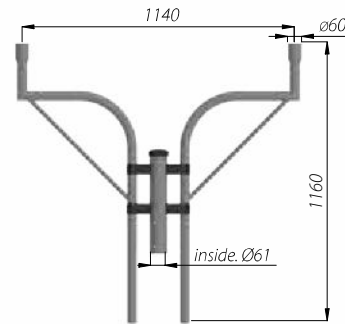

## EXTENSION ARMS WA

**Application:** columns SAL with spigot ending  $\varnothing 60$  mm  
(WA-0 is mounted on load-bearing catenary wires)

**WA-0**  
code: 40270/C...  
Luminaires: OW LED, OW

**WA-1**  
code: 471011/C...  
Luminaire: OP 400

**WA-5/1**  
code: 471051/C...  
Luminaires: OPA-1, OP

Mounting example of WA-0  
with OW luminaire, Cone lamp diffuser

**WA-4**  
code: 471040/C...  
Luminaires: OW LED, OW

**WA-5/2**  
code: 471052/C...  
Luminaires: OPA-1, OP