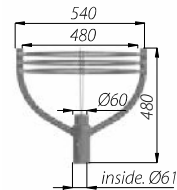

## EXTENSION ARMS WA

**Application:** columns SAL with spigot ending  $\varnothing 60$  mm  
(WA-0 is mounted on load-bearing catenary wires)

**WA-0**  
code: 40270/C...  
Luminaires: OW LED, OW

**WA-1**  
code: 471011/C...  
Luminaire: OP 400