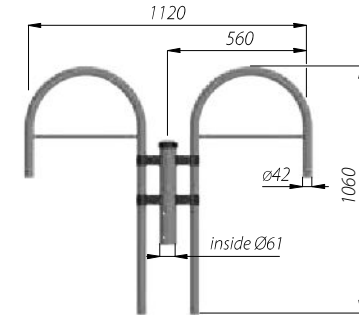

## EXTENSION ARMS WA

**Application:** columns SAL with spigot ending  $\varnothing 60$  mm  
(WA-0 is mounted on load-bearing catenary wires)

**WA-0**  
code: 40270/C...  
Luminaires: OW LED, OW

**WA-1**  
code: 471011/C...  
Luminaire: OP 400

**WA-5/1**  
code: 471051/C...  
Luminaires: OPA-1, OP

Mounting example of WA-0  
with OW luminaire, Cone lamp diffuser

**WA-4**  
code: 471040/C...  
Luminaires: OW LED, OW

**WA-5/2**  
code: 471052/C...  
Luminaires: OPA-1, OP

**EXTENSION ARMS WA**

**WA-14/1**  
code: 471141/C...  
Luminaires: OW LED, DROP LED, OW

**WA-14/2**  
code: 471142/C...  
Luminaires: OW LED, DROP LED, OW

**WA-20/1**  
code: 471201/C...  
Luminaires: OW LED, DROP LED, OW