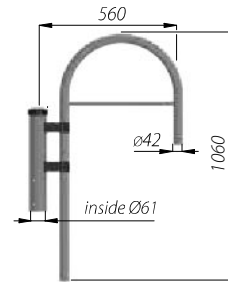

## EXTENSION ARMS WA

**Application:** columns SAL with spigot ending  $\varnothing 60$  mm  
(WA-0 is mounted on load-bearing catenary wires)

**WA-0**  
code: 40270/C...  
Luminaires: OW LED, OW

**WA-1**  
code: 471011/C...  
Luminaire: OP 400

**WA-5/1**  
code: 471051/C...  
Luminaires: OPA-1, OP

Mounting example of WA-0  
with OW luminaire, Cone lamp diffuser

**WA-4**  
code: 471040/C...  
Luminaires: OW LED, OW

**WA-5/2**  
code: 471052/C...  
Luminaires: OPA-1, OP

**EXTENSION ARMS WA**

**WA-14/1**  
code: 471141/C...  
Luminaires: OW LED, DROP LED, OW

**WA-14/2**  
code: 471142/C...  
Luminaires: OW LED, DROP LED, OW

**WA-20/1**  
code: 471201/C...  
Luminaires: OW LED, DROP LED, OW