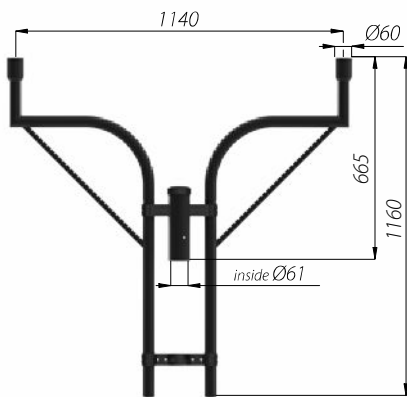

EXTENSION ARMS WT

- **application:** for mounting on poles type S and SP with spigot ending A
- **material:** aluminium alloy anodised in black, there is also the possibility of anodising in other colours

WT-2
code: 477020/C35
Luminaire OP 400

WT-3
code: 477030/C35
Luminaires : OP 400, OP 450

WT-5/1
code: 477051/C35
Luminaire OPA-1

WT-5/2
code: 477052/C35
Luminaire OPA-1

WT-8/1
code: 477081/C35
Luminaire OP 400

WT-14/2
code: 477142/C35
luminaires: OP 400, OP 450