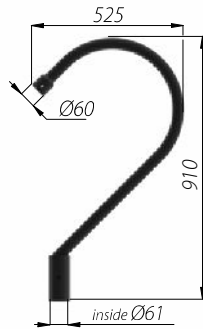

EXTENSION ARMS WT

- **application:** for mounting on poles type S and SP with spigot ending A
- **material:** aluminium alloy anodised in black, there is also the possibility of anodising in other colours

WT-2
code: 477020/C35
Luminaire OP 400

WT-3
code: 477030/C35
Luminaires : OP 400, OP 450

WT-5/1
code: 477051/C35
Luminaire OPA-1

WT-5/2
code: 477052/C35
Luminaire OPA-1

WT-8/1
code: 477081/C35
Luminaire OP 400

WT-14/2
code: 477142/C35
luminaires: OP 400, OP 450