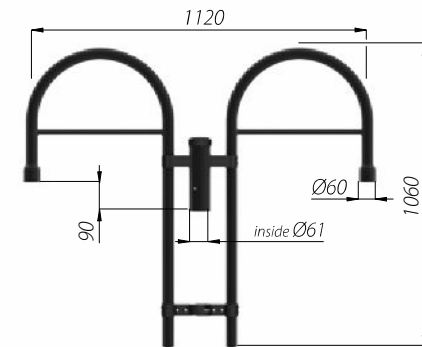

EXTENSION ARMS WT

- **application:** for mounting on poles type S and SP with spigot ending A
- **material:** aluminium alloy anodised in black, there is also the possibility of anodising in other colours

WT-2
code: 477020/C35
Luminaire OP 400

WT-3
code: 477030/C35
Luminaires : OP 400, OP 450

WT-5/1
code: 477051/C35
Luminaire OPA-1

WT-5/2
code: 477052/C35
Luminaire OPA-1

WT-8/1
code: 477081/C35
Luminaire OP 400

WT-8/2
code: 477082/C35
Luminaire OP 400

EXTENSION ARMS WT

PARK LIGHTING

WT-11/1
code: 477111/C35
luminaires: OP 400, OP 450

WT-11/2
code: 477112/C35
luminaires: OP 400, OP 450

WT-14/1
code: 477141/C35
luminaires: OP 400, OP 450

WT-14/2
code: 477142/C35
luminaires: OP 400, OP 450