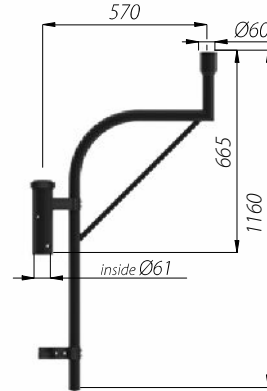

EXTENSION ARMS WT

- **application:** for mounting on poles type S and SP with spigot ending A
- **material:** aluminium alloy anodised in black, there is also the possibility of anodising in other colours

WT-2
code: 477020/C35
Luminaire OP 400

WT-3
code: 477030/C35
Luminaires : OP 400, OP 450

WT-5/1
code: 477051/C35
Luminaire OPA-1

WT-5/2
code: 477052/C35
Luminaire OPA-1

WT-8/1
code: 477081/C35
Luminaire OP 400

WT-14/2
code: 477142/C35
luminaires: OP 400, OP 450