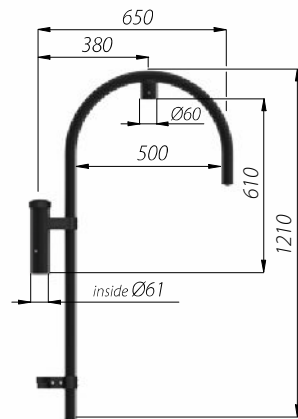

WT-2
code: 477020/C35
Luminaire OP 400

WT-3
code: 477030/C35
Luminaires : OP 400, OP 450

WT-5/1
code: 477051/C35
Luminaire OPA-1

WT-5/2
code: 477052/C35
Luminaire OPA-1

WT-8/1
code: 477081/C35
Luminaire OP 400

WT-14/2
code: 477142/C35
luminaires: OP 400, OP 450