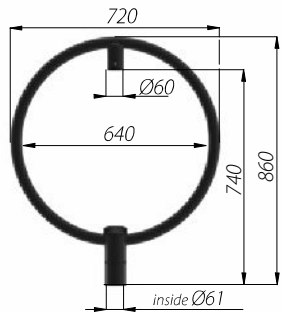

EXTENSION ARMS WT

- **application:** for mounting on poles type S and SP with spigot ending A
- **material:** aluminium alloy anodised in black, there is also the possibility of anodising in other colours

WT-14/2
code: 477142/C35
luminaires: OP 400, OP 450