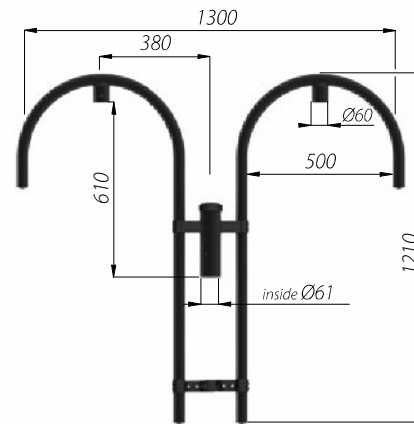

EXTENSION ARMS WT

- **application:** for mounting on poles type S and SP with spigot ending A
- **material:** aluminium alloy anodised in black, there is also the possibility of anodising in other colours

WT-2
code: 477020/C35
Luminaire OP 400

WT-3
code: 477030/C35
Luminaires : OP 400, OP 450

WT-5/1
code: 477051/C35
Luminaire OPA-1

WT-5/2
code: 477052/C35
Luminaire OPA-1

WT-8/1
code: 477081/C35
Luminaire OP 400

WT-8/2
code: 477082/C35
Luminaire OP 400

EXTENSION ARMS WT

PARK LIGHTING

WT-11/1
code: 477111/C35
luminaires: OP 400, OP 450

WT-11/2
code: 477112/C35
luminaires: OP 400, OP 450

WT-14/1
code: 477141/C35
luminaires: OP 400, OP 450

WT-14/2
code: 477142/C35
luminaires: OP 400, OP 450