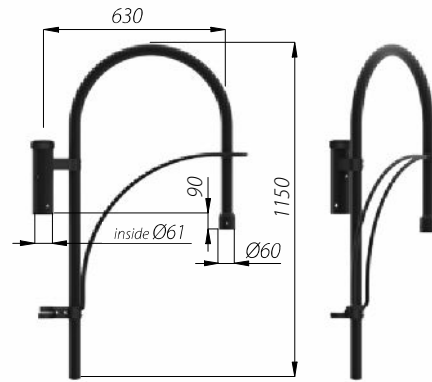

EXTENSION ARMS WT

- **application:** for mounting on poles type S and SP with spigot ending A
- **material:** aluminium alloy anodised in black, there is also the possibility of anodising in other colours

WT-2
code: 477020/C35
Luminaire OP 400

WT-3
code: 477030/C35
Luminaires : OP 400, OP 450

WT-5/1
code: 477051/C35
Luminaire OPA-1

WT-5/2
code: 477052/C35
Luminaire OPA-1

WT-8/1
code: 477081/C35
Luminaire OP 400

WT-8/2
code: 477082/C35
Luminaire OP 400

EXTENSION ARMS WT

PARK LIGHTING

WT-11/1
code: 477111/C35
luminaires: OP 400, OP 450

WT-11/2
code: 477112/C35
luminaires: OP 400, OP 450

WT-14/1
code: 477141/C35
luminaires: OP 400, OP 450

WT-14/2
code: 477142/C35
luminaires: OP 400, OP 450